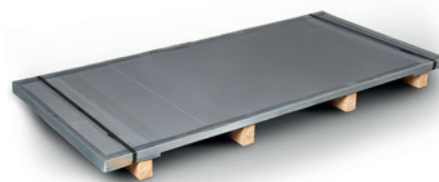

RENOLIT ALKORPLAN^{81170/81179}

Metal sheet

PRODUCT DESCRIPTION

Galvanised metal sheet 0.6 mm thick with a 0.80 mm unreinforced **RENOLIT ALKORPLAN** membrane laminated to the surface. The metal face is treated with an anti-corrosion coating.

FIELD OF APPLICATION

Specifically designed as an accessory for **RENOLIT ALKORPLAN** roofing systems to provide high quality upstands and parapets: intermediate support on unbonded upstands over 500mm high, linear edge restraint, metal profiles to cover parapets or to connect roof lights.

PACKAGING

Type	Colour	Dimensions	Weight	Pieces / Pallet
81170-003	Light grey- 71004	1 m x 2 m	5.8 kg/m ²	10 / 30
81170-009	Charcoal - 79851	1 m x 2 m	5.8 kg/m ²	10 / 30
81170-011	Grey - 73321	1 m x 2 m	5.8 kg/m ²	10 / 30
81170-010	Terracotta - 82119	1 m x 2 m	5.8 kg/m ²	10
81170-012	Copper green - 60884	1 m x 2 m	5.8 kg/m ²	10
81179-704	White - 90300	1 m x 2 m	5.8 kg/m ²	10
81179-707	Silver - 40100	1 m x 2 m	5.8 kg/m ²	10
81179-703	Copper* - 84040*	1 m x 2 m	6.3 kg/m ²	10
81179-705	Cool grey - 77040	1 m x 2 m	5.8 kg/m ²	10
81179-706	Cool Ivory - 11014	1 m x 2 m	5.8 kg/m ²	10